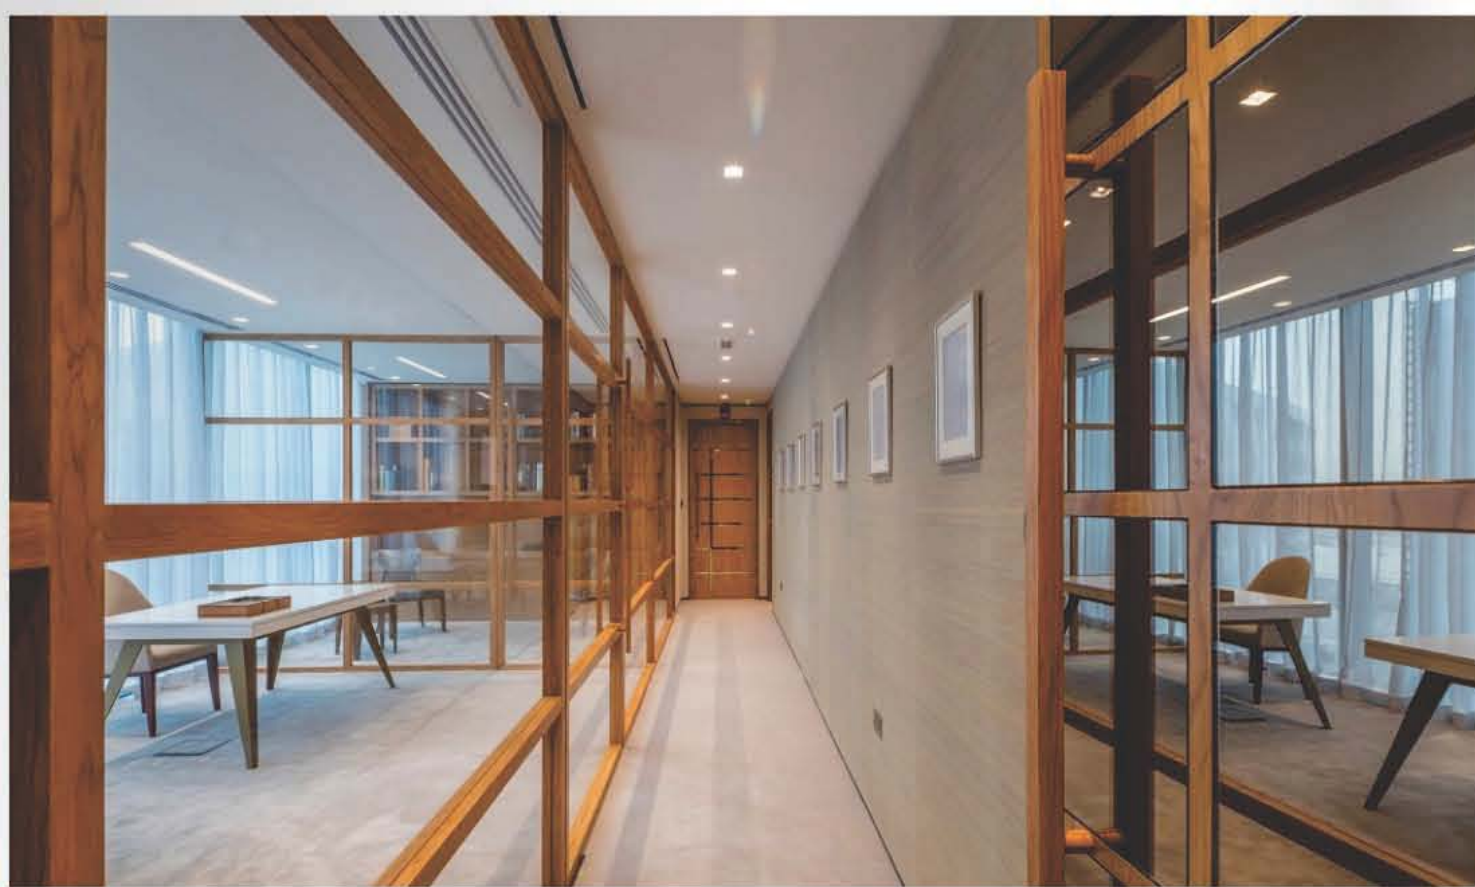

ALKHALLAFI HIGH JEWELLERY

IMPRESSIVE PROJECT COMPLETED

Alkhallafi High jewellery recently opened a new office space located in the Dubai Design District in Dubai, United Arab Emirates. Designed by Olive Tree Design Management, the building where the office is located was pre-built to its shell and core by the main developer for the area.

Planning stages of the project began in May 2015 and it wasn't until March of this year that it was completed and handed over.

The office is around 200m² and is spread across one floor with seven rooms and spaces that each serve a particular function, all of which are key to the business. The design of the office was to create a luxurious but relaxed atmosphere with a focus on a single client experience. "A lot of the design was spent in the early phases of the project, micro space planning that then later developed into key details of the office," commented Mehmet Aktash, the Interior Designer of the project from Olive Tree Design Management.

From the first step through the door, customers are greeted with an interior that is heavily influenced by natural materials. Working closely with a local company called Luster Interiors L.L.C, the design brief for the interior meant solid oak, stone, marble brushed bronze and mirrors were used to create a sense of opulence that runs throughout the space. "The project involved lateral thinking,

THE DESIGN OF THE OFFICE WAS TO CREATE A LUXURIOUS BUT RELAXED ATMOSPHERE WITH A FOCUS ON A SINGLE CLIENT EXPERIENCE.

lots of patience and the clever use of simple yet beautiful materials," added Mehmet, "we had a great opportunity to design something unique as we started from a complete blank canvas."

As soon as customers enter the office, they are met with Bookmatch Palissandro gold flooring with solid oak borders, bronze mirror walls and recessed shadow gap skirting. Through soft finishes the visitors lounge is elevated with an overwhelming sense of luxury which highlights the high-end Alkahallafi High jewellery brand.